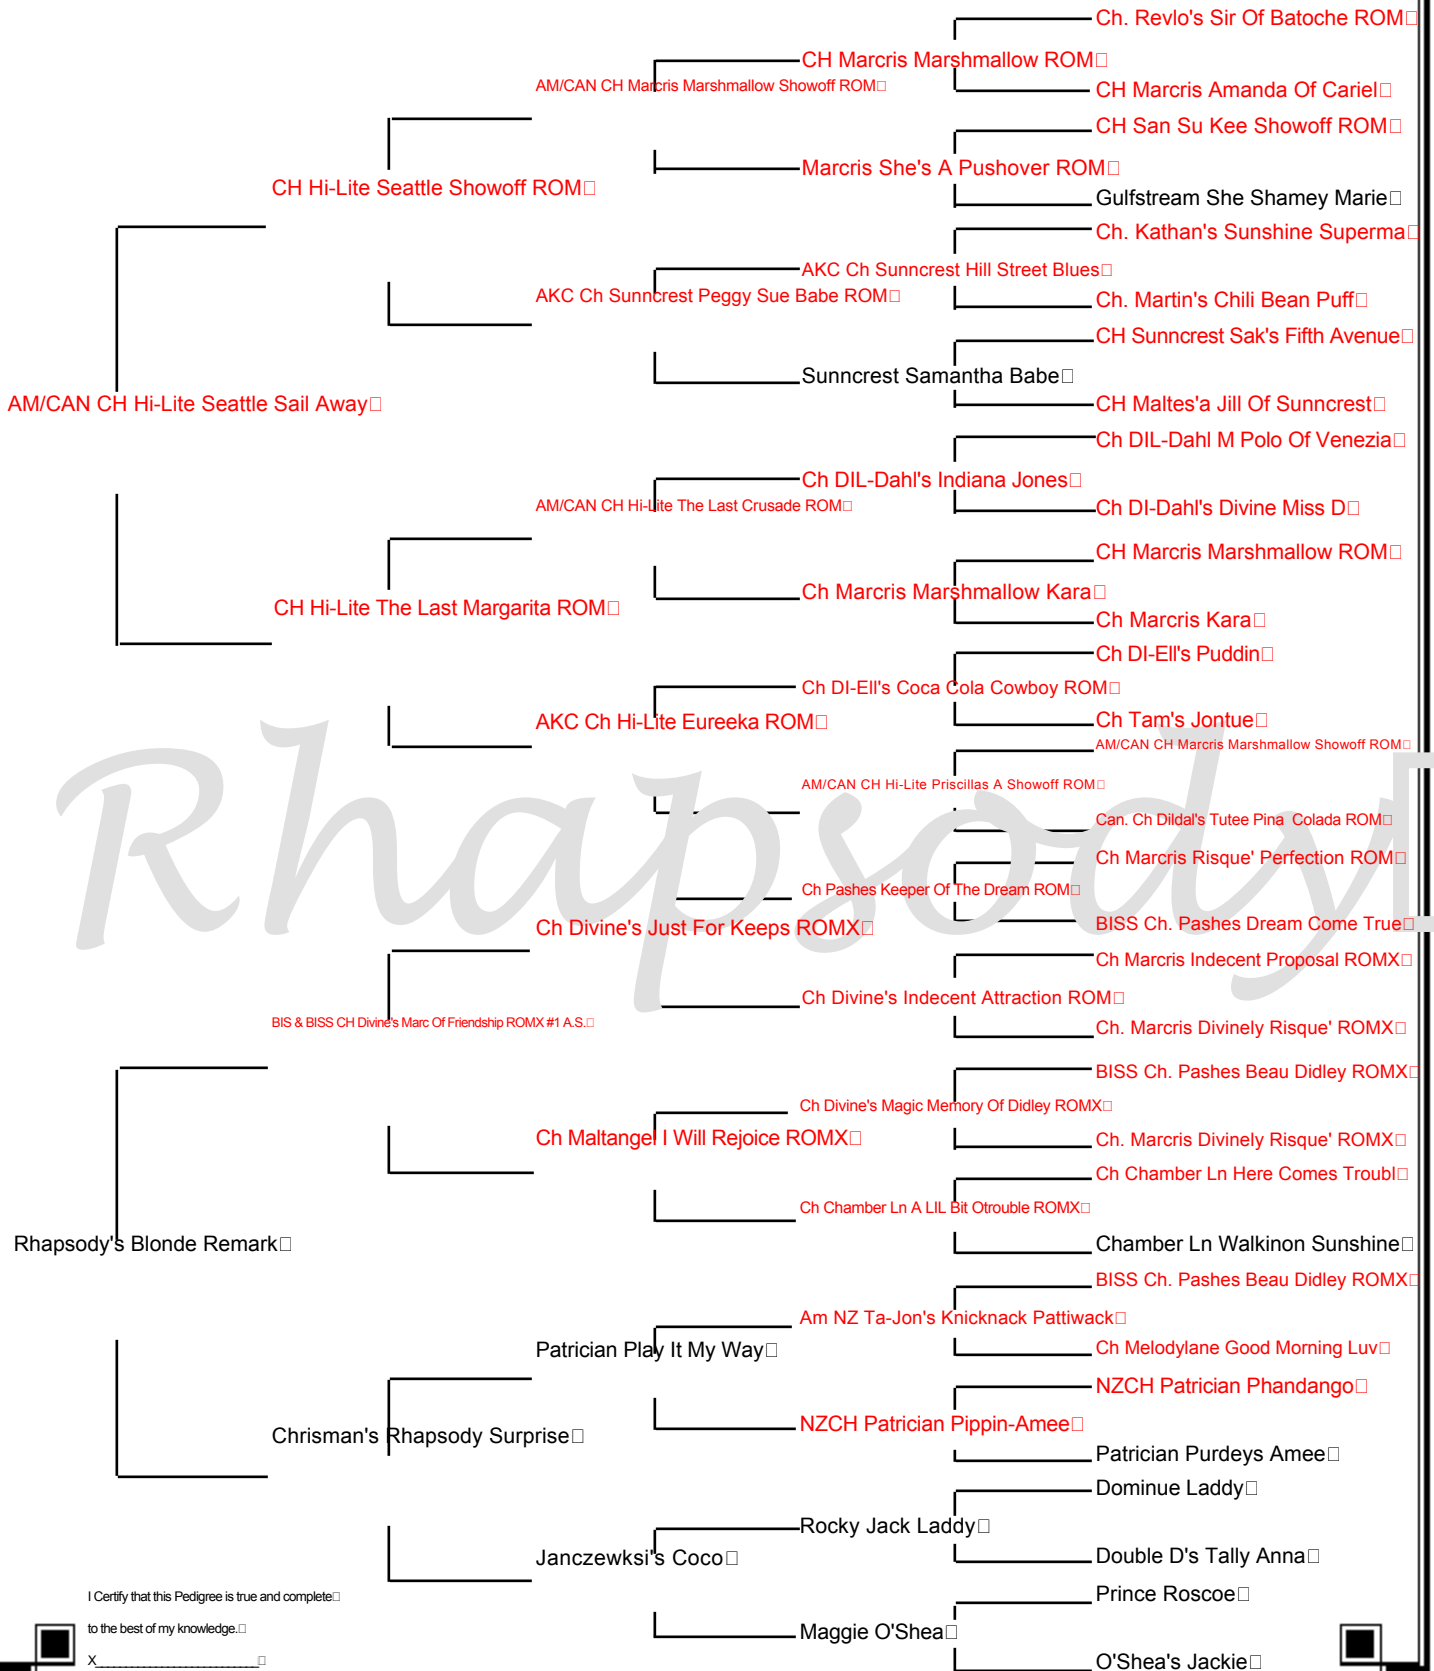

Tonia Holibaugh
1305 Old Black Colony Rd
Buda, TX 78610
512-295-9086

Pedigree For Rhapsody's Walk The Plank

I Certify that this Pedigree is true and complete
to the best of my knowledge.
X _____