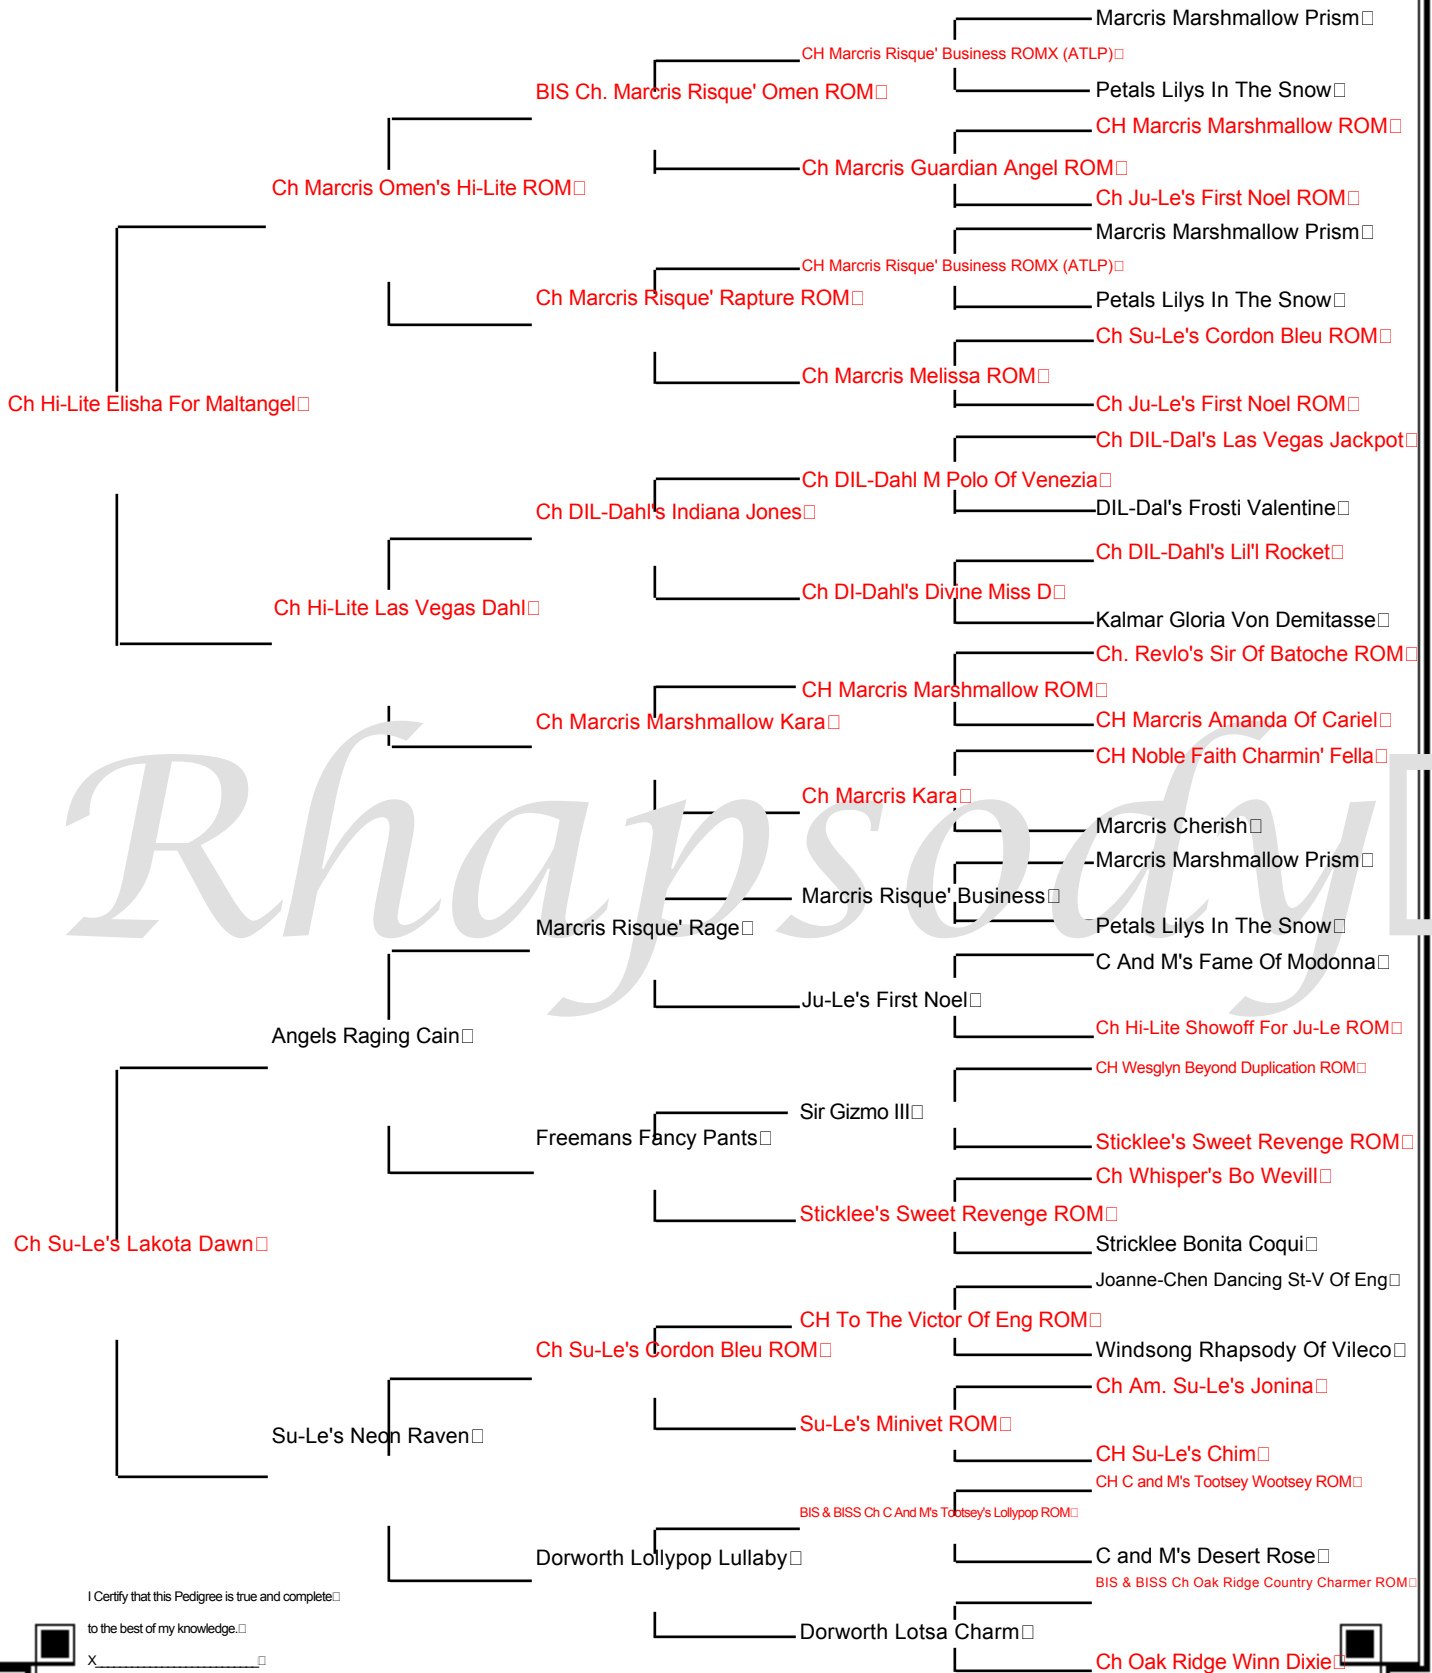

### Pedigree For Divine's Henrietta A Maltangel

I certify that this Pedigree is true and complete

to the best of my knowledge

X \_\_\_\_\_