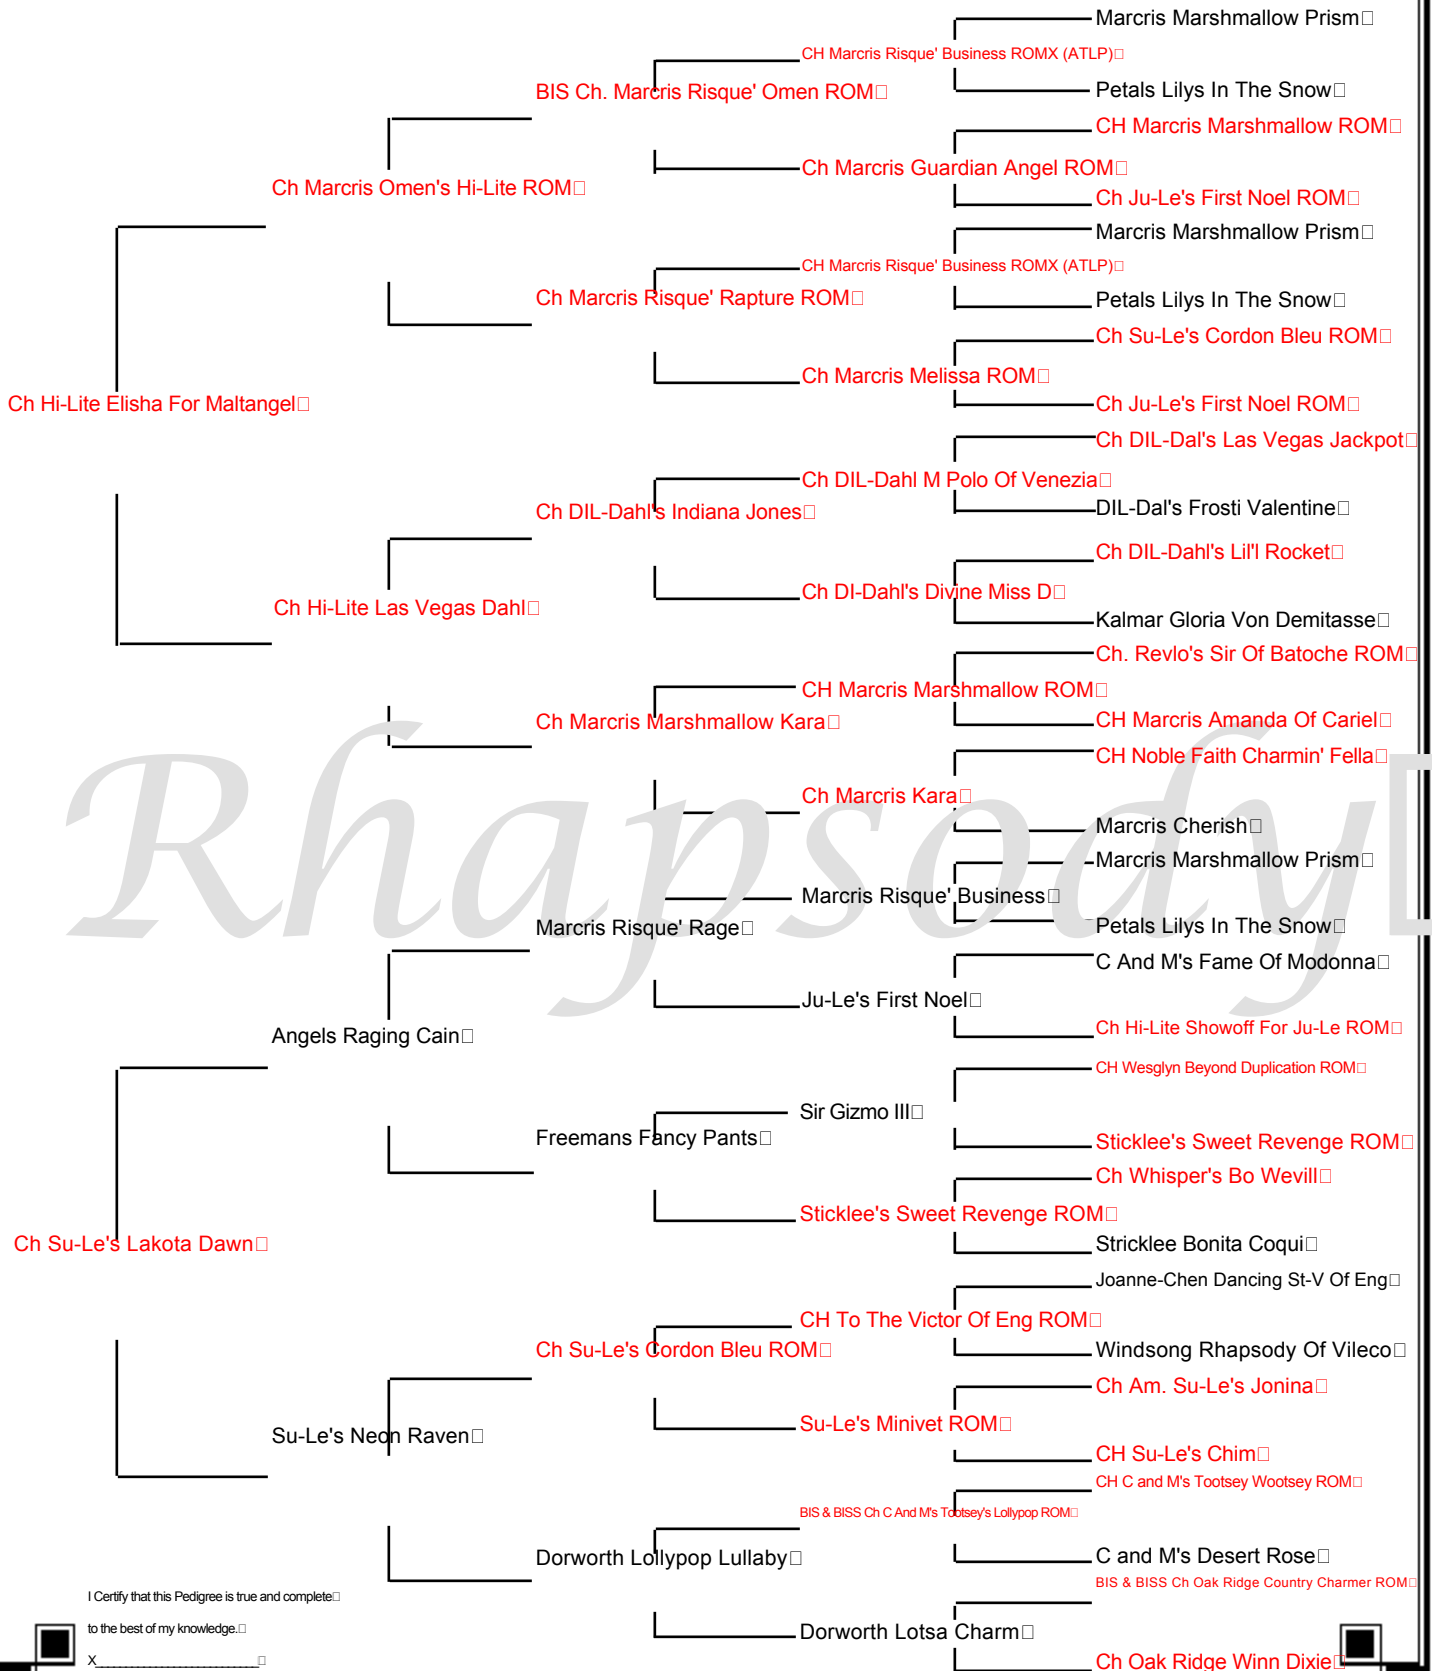

Tonia Holibaugh
 3006 Great Valley Drive
 Cedar Park, TX 78613
 512-249-8783

Pedigree For Divine's Henrietta A Maltangel

I certify that this Pedigree is true and complete

to the best of my knowledge

X _____