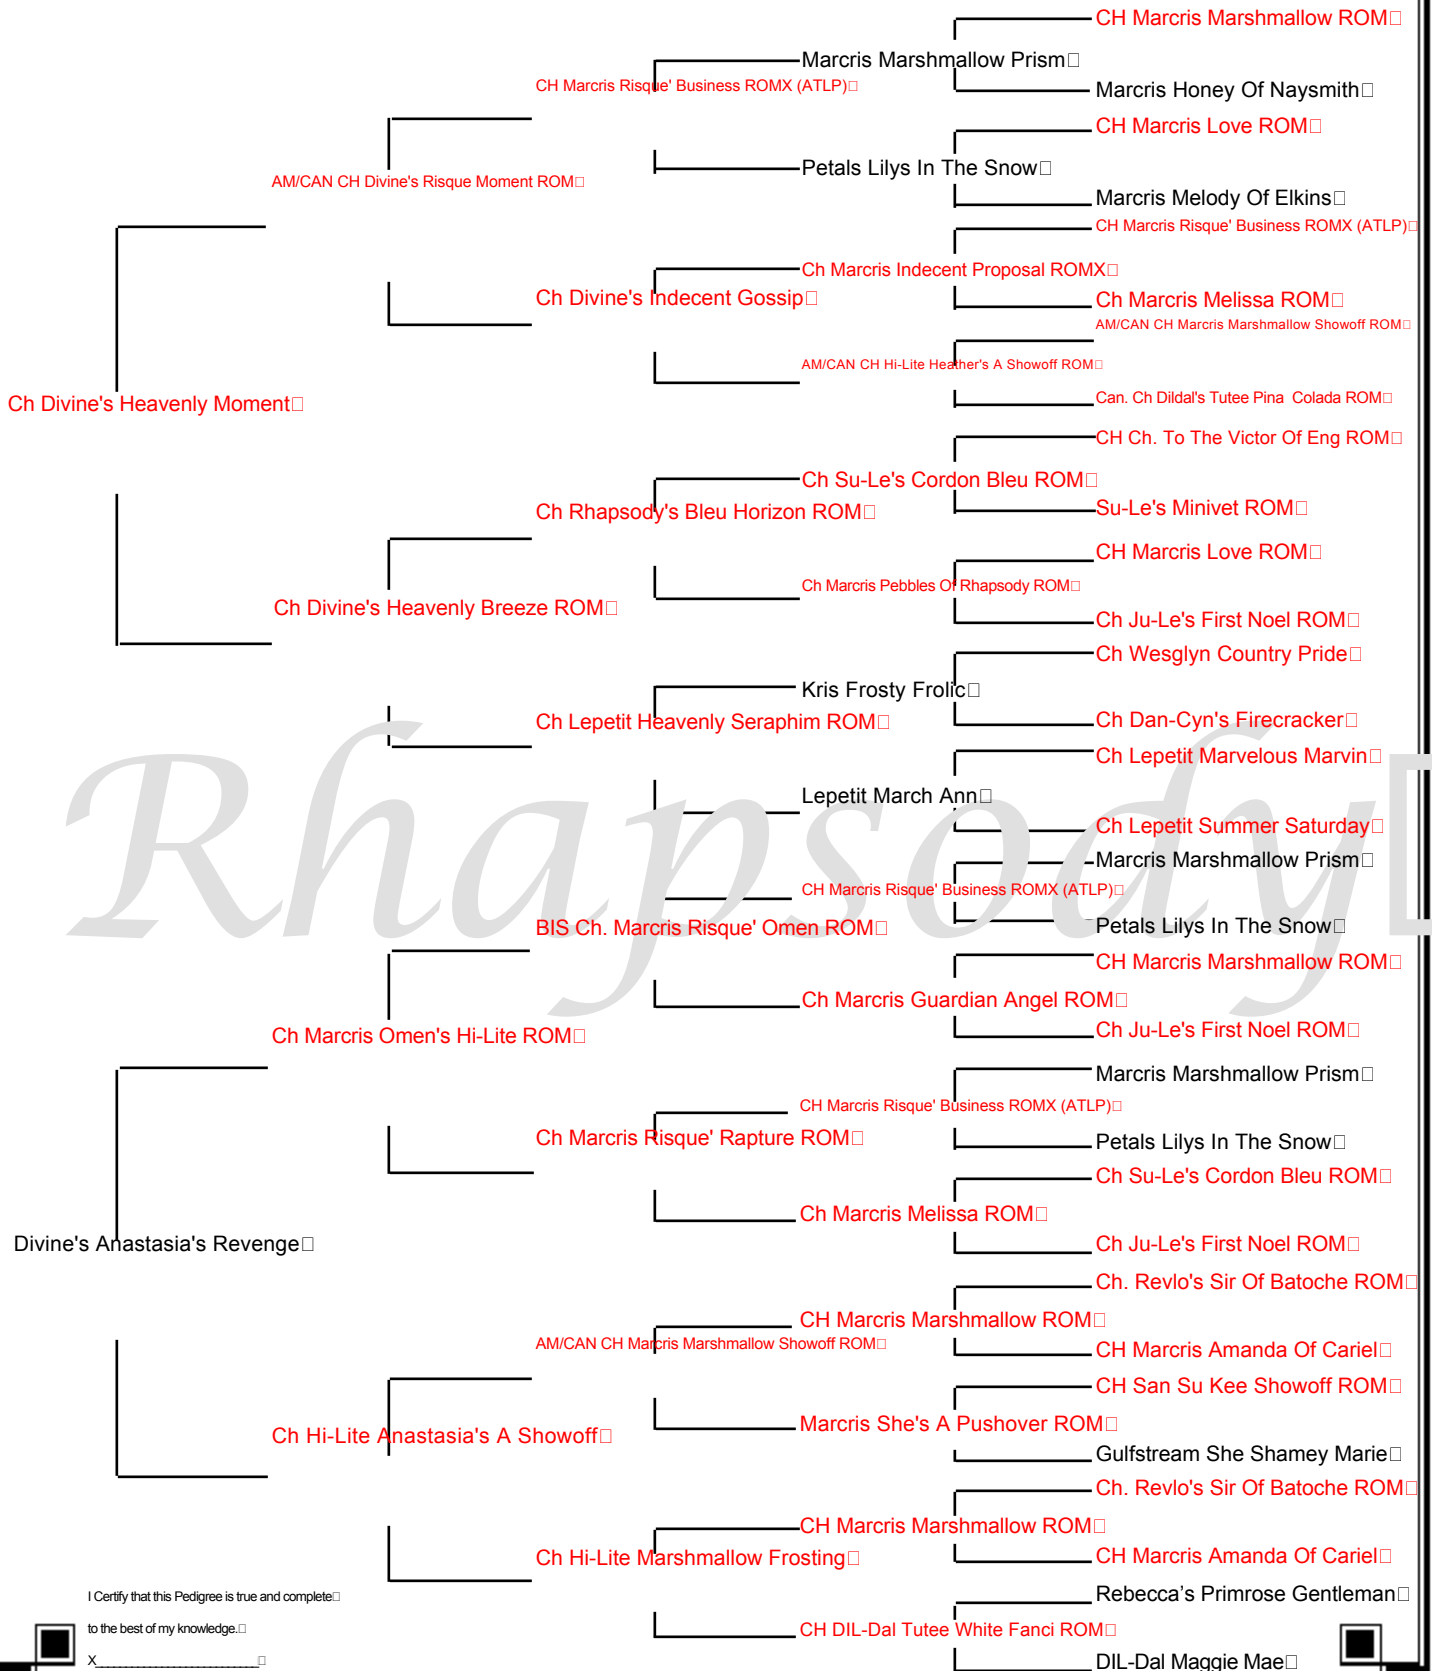

Tonia Holibaugh
3006 Great Valley Drive
Cedar Park, TX 78613
512-249-8783

Pedigree For Rhapsody's Heaven's Revenge

I Certify that this Pedigree is true and complete
to the best of my knowledge.

X _____