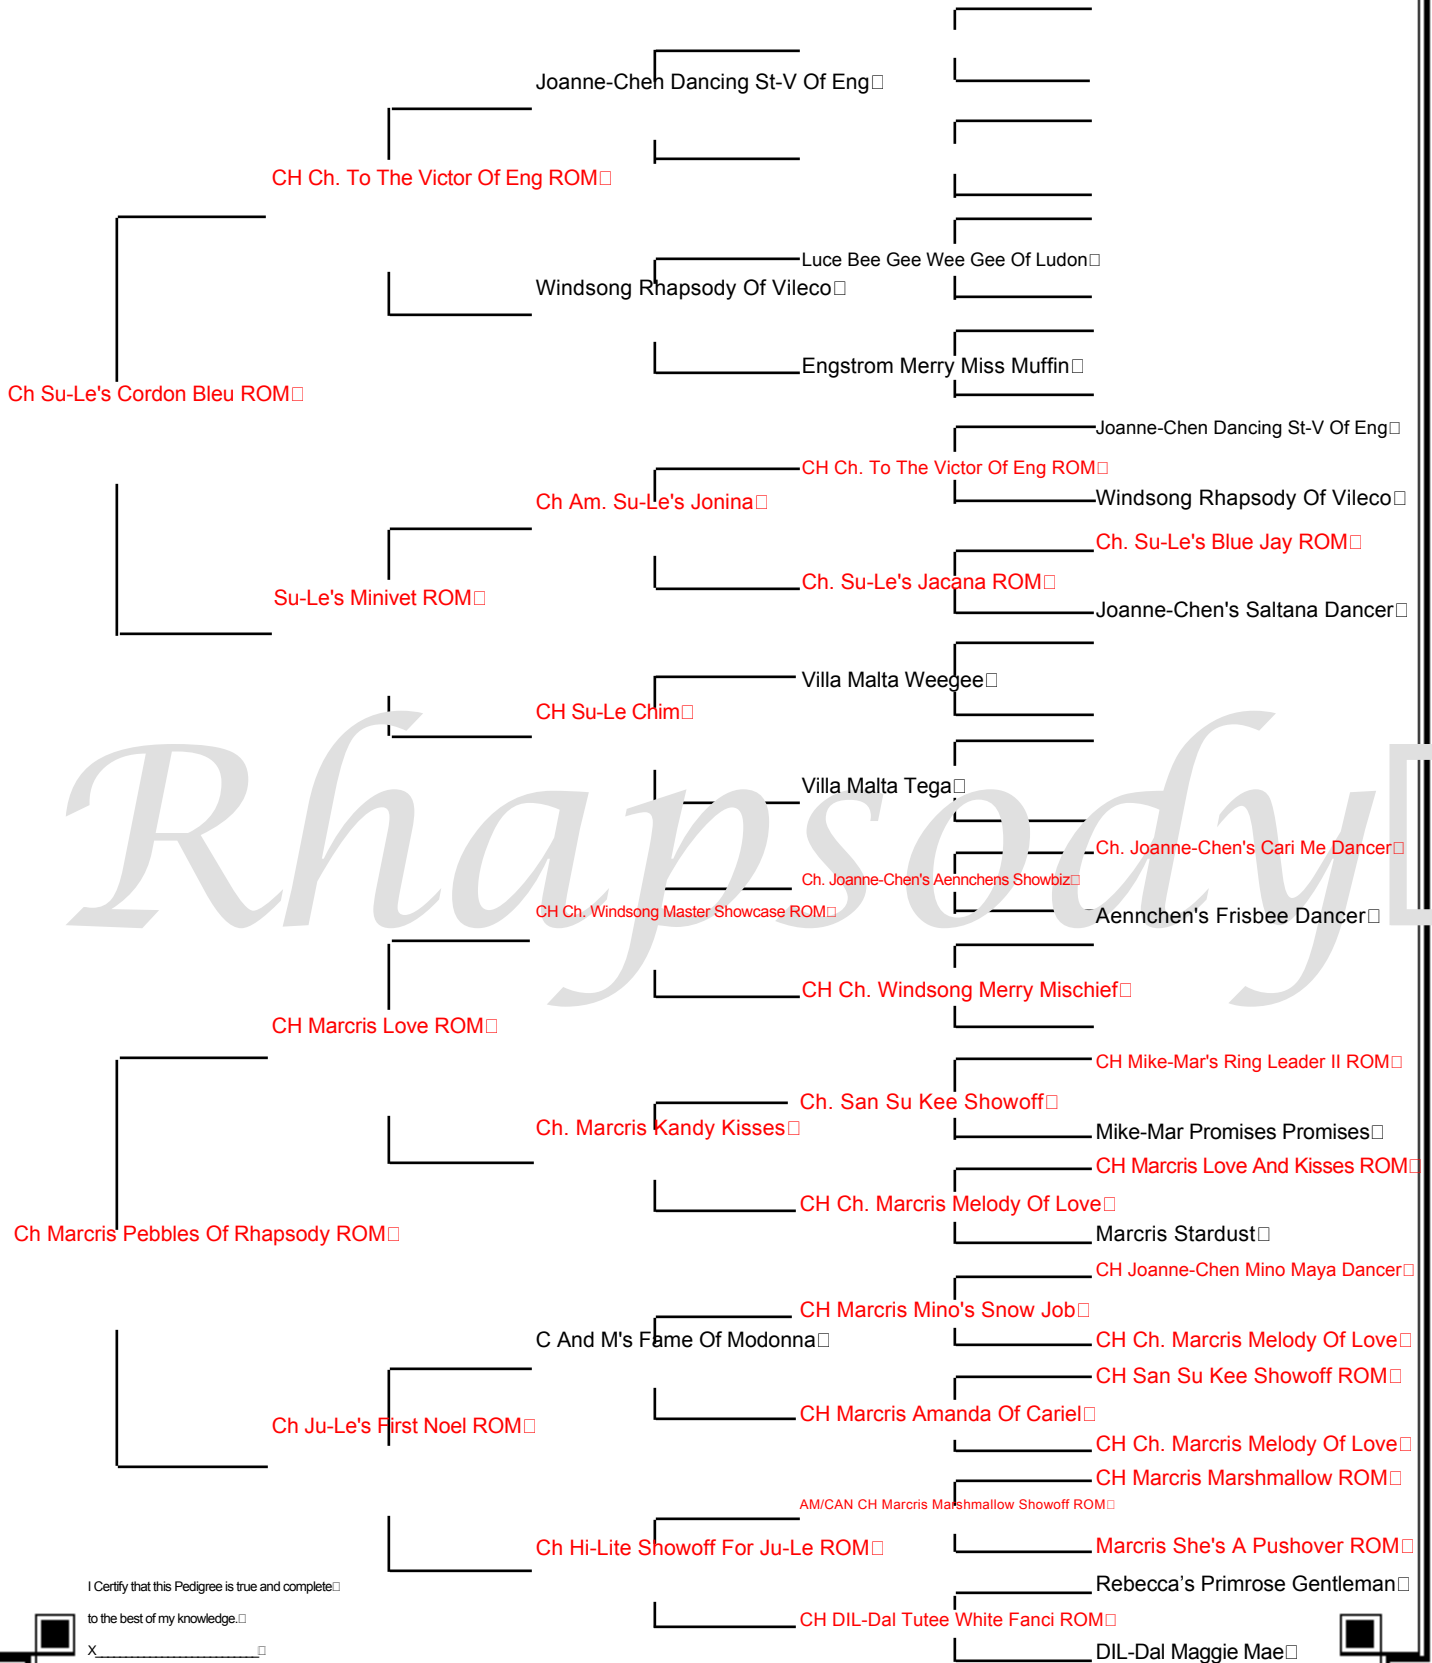

Tonia Holibaugh
3006 Great Valley Drive
Cedar Park, TX 78613
512-249-8783

Pedigree For BISS Ch. Rhapsody's Divine Bleu Angel ROM

I Certify that this Pedigree is true and complete

to the best of my knowledge.

X _____